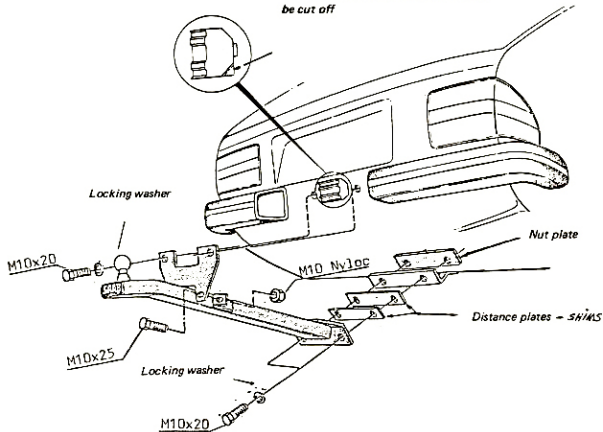

Towbar for SAAB 900 1979-

Ref.No. 117118000

Trailer weight: 2000 LB

*The rubber lip must on some models  
be cut off*

### Mounting instructions

Mount the towbar according to the above figure with required distance plates and locking washers. Tighten all bolt joints with a torque of 52 Nm (5.25 kpm, 38 lbf.ft).

NOTE! It is not necessary to dismantle the bumper.